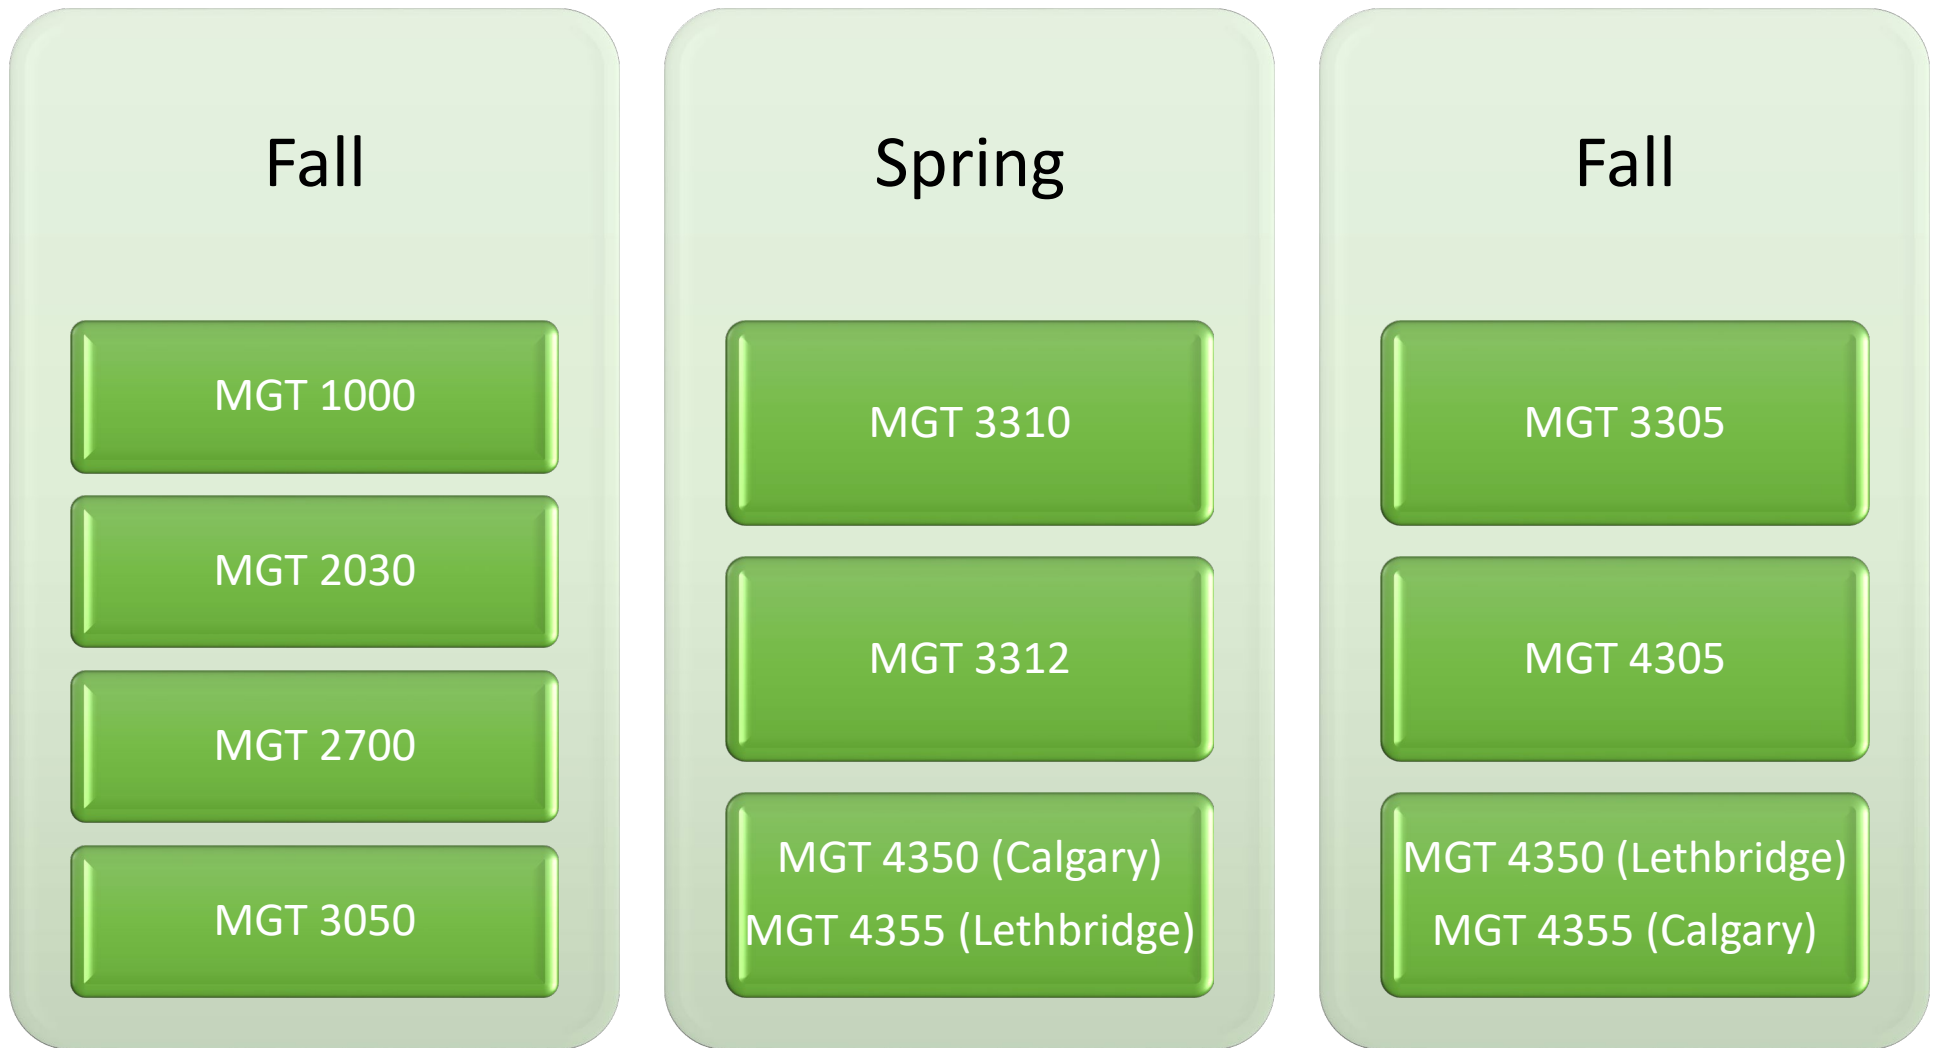

20/21 HRM & LR Certificate

Legend

Green Rectangle - Course is recommended in term shown.

Orange Arrow - Course may be taken earlier or later in direction of arrow if prerequisites and corequisites are met.