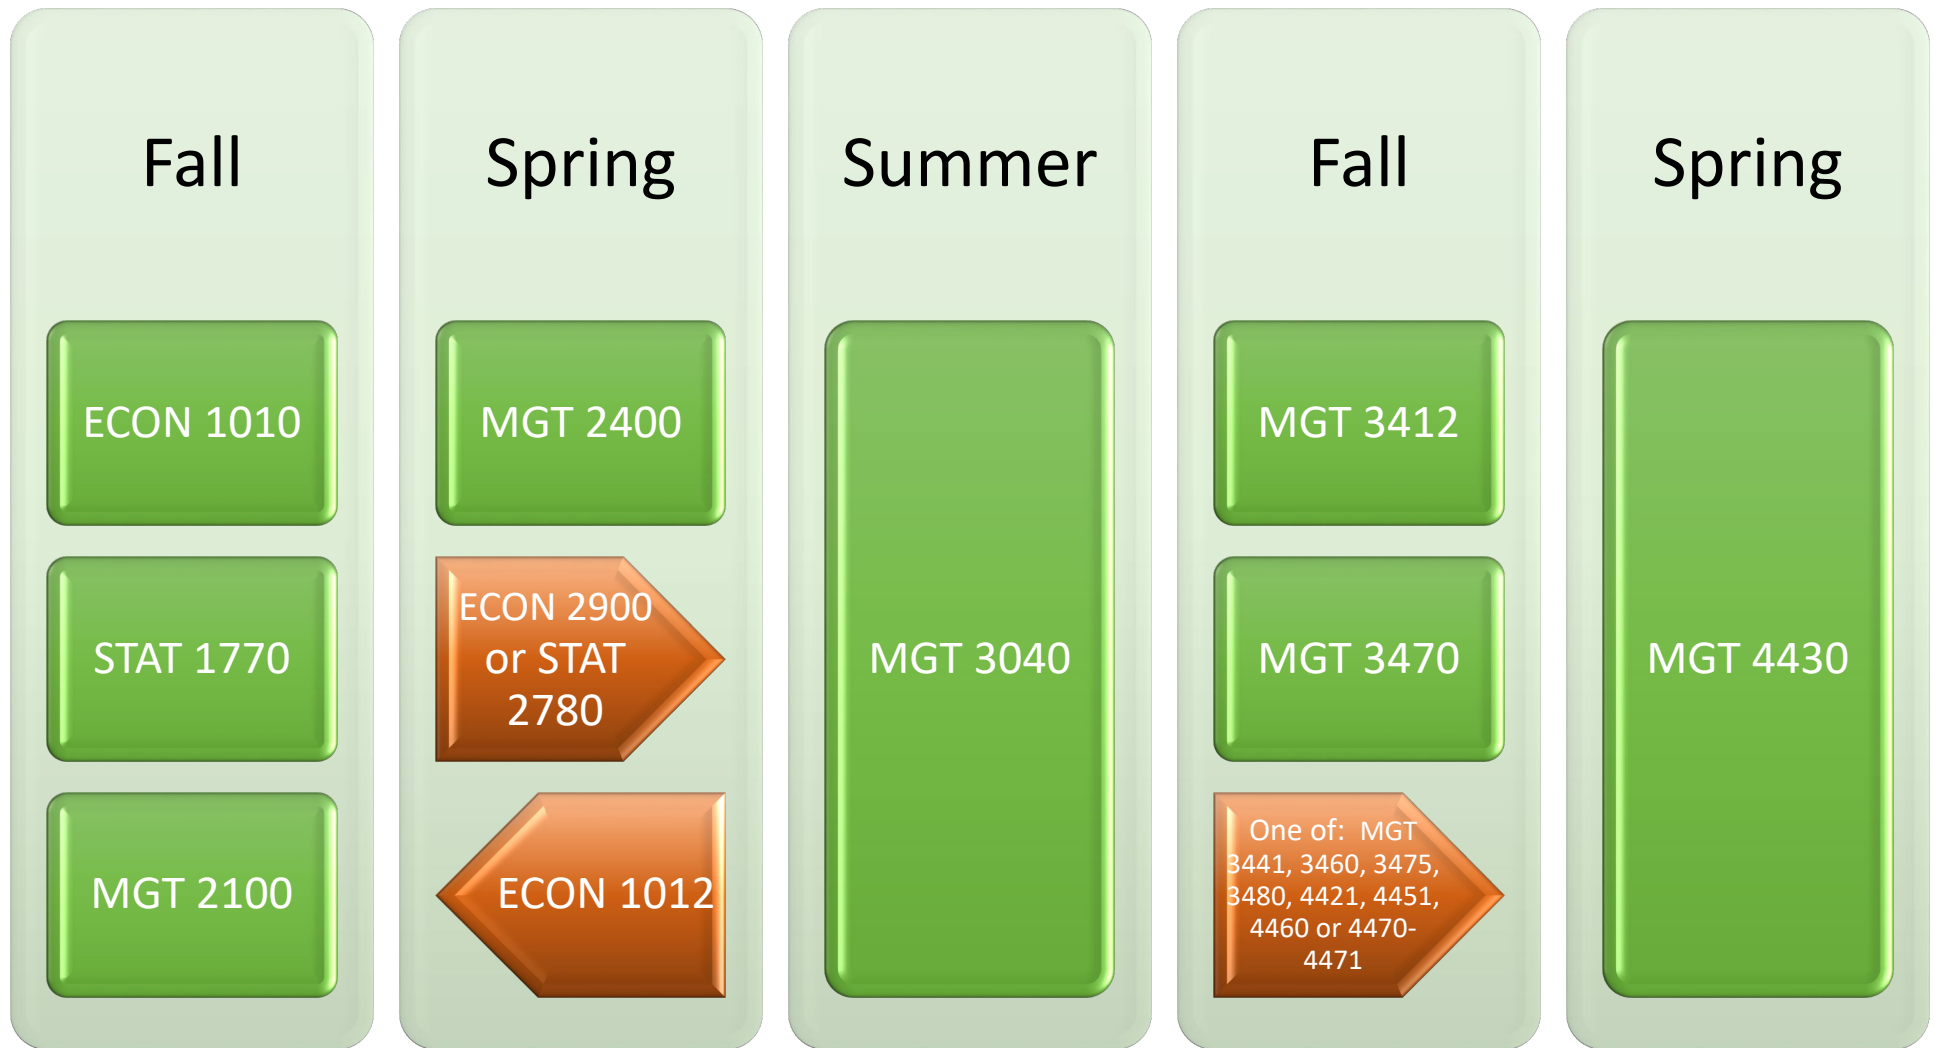

20/21 Finance Certificate

Legend

Green Rectangle - Course is recommended in term shown.

Orange Arrow - Course may be taken earlier or later in direction of arrow if prereqs and coreqs are met.

Notes

- Check prereqs and coreqs in the [Course Catalogue](#) or [Timetable](#) for each course before registering.
- Refer to the corresponding [Program Planning Guide](#).
- Contact a Dhillon School of Business Advisor at your [campus](#) before applying to this program.