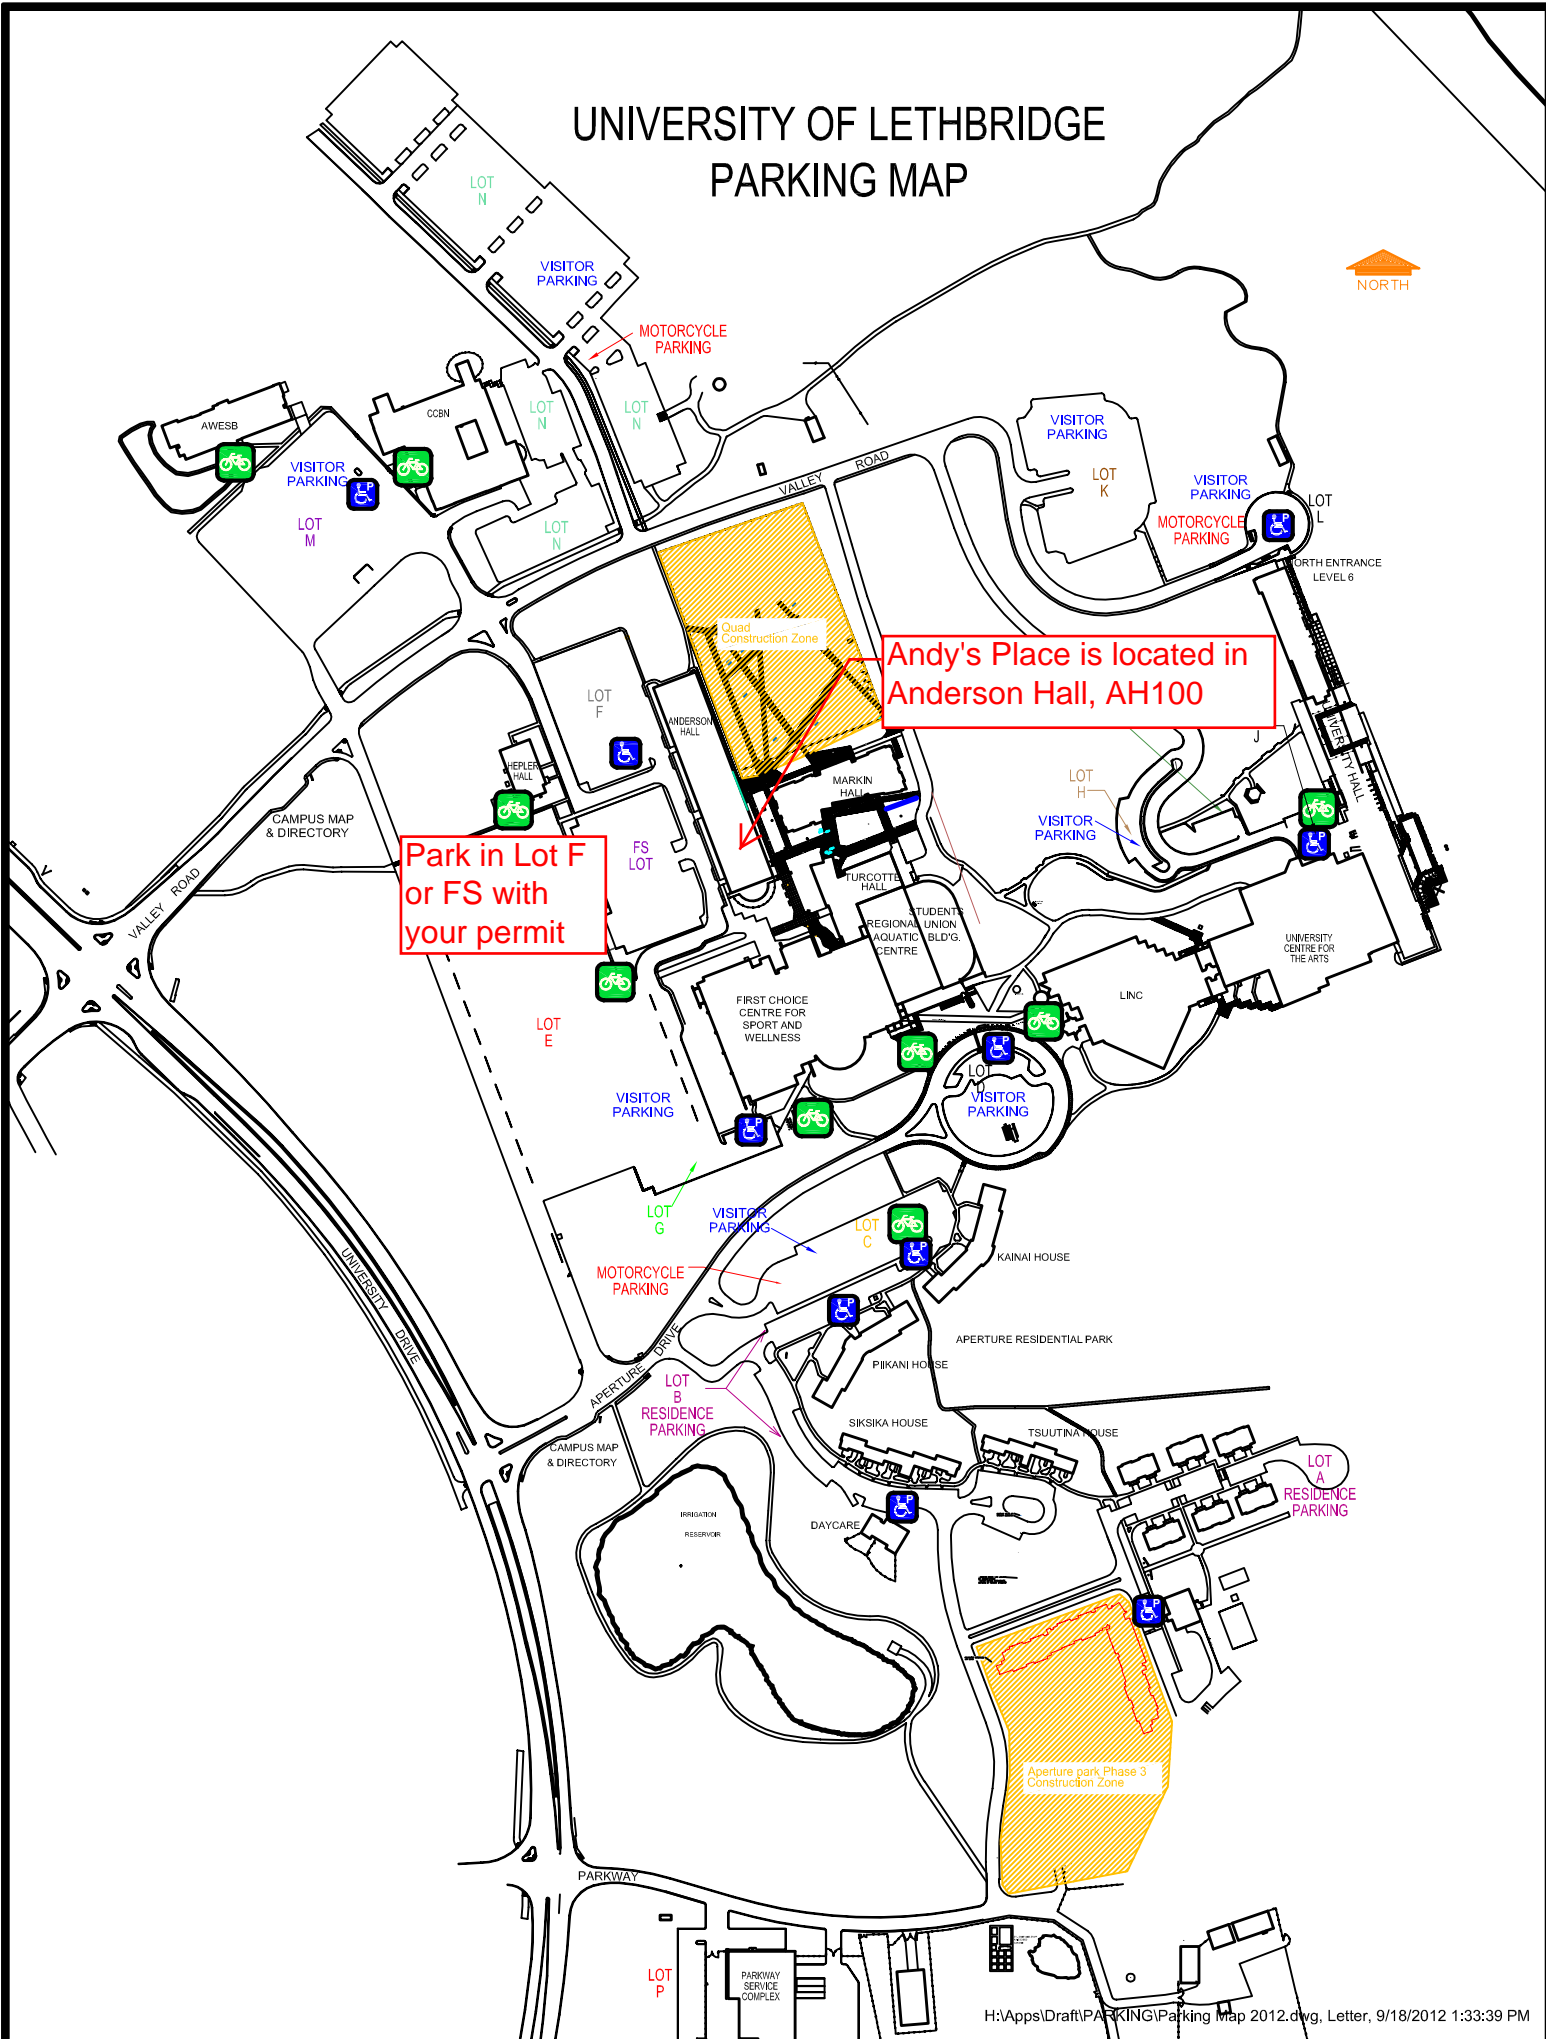

# UNIVERSITY OF LETHBRIDGE PARKING MAP

Park in Lot F  
or FS with  
your permit

Andy's Place is located in  
Anderson Hall, AH100

Aperture park Phase 3  
Construction Zone