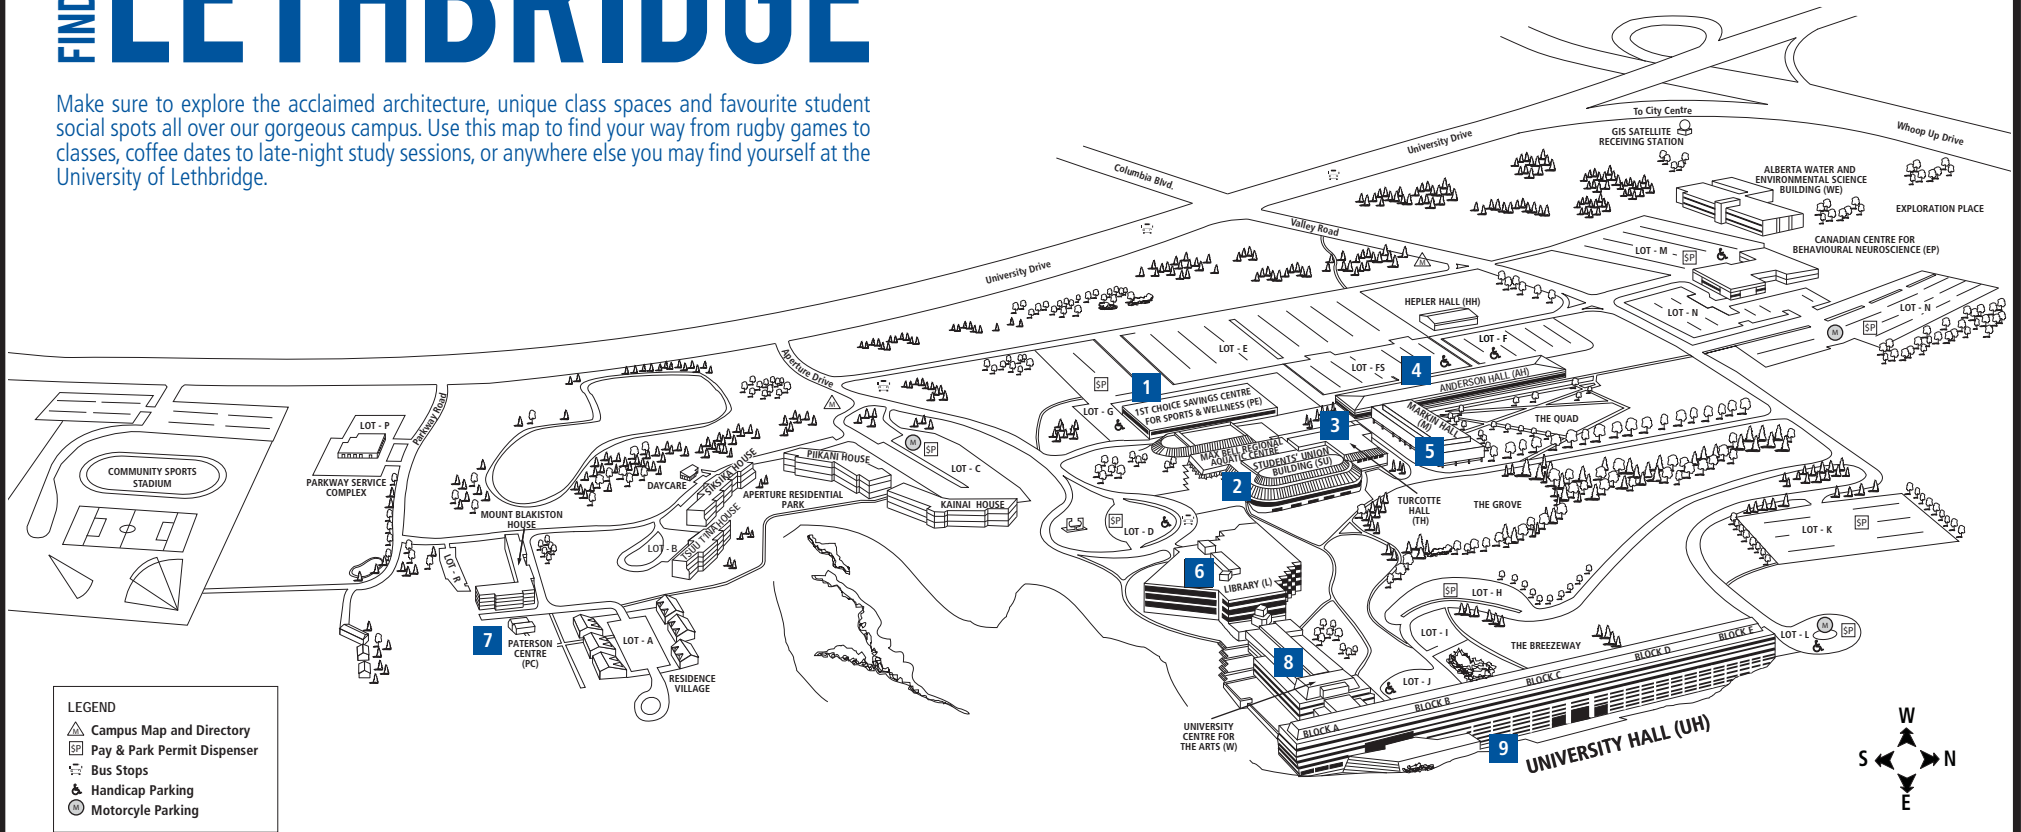

FIND YOUR WAY UNIVERSITY OF LETHBRIDGE

Make sure to explore the acclaimed architecture, unique class spaces and favourite student social spots all over our gorgeous campus. Use this map to find your way from rugby games to classes, coffee dates to late-night study sessions, or anywhere else you may find yourself at the University of Lethbridge.

LEGEND

- Campus Map and Directory
- Pay & Park Permit Dispenser
- Bus Stops
- Handicap Parking
- Motorcycle Parking

- 1** 1st Choice Savings Centre for Sports & Wellness (PE)
- Ascent Climbing Centre • Campus Information Services Desk • Department of Kinesiology and Physical Education • Fitness Centre • Gymnasium
 - Indoor Running Track • Max Bell Regional Aquatic Centre • Rebound Health Centre • Sport & Recreation Services • Sports Medicine Clinic • Tim Hortons

- 2** Students' Union Building (SU)
- Arts and Science Academic Advising • Bookstore • Campus Women's Centre • CKXU Radio • Enrolment Services • Food Court • Galileo's Study Lounge • Health Centre • International Centre for Students • Lethbridge Public Interest Group (LPIRG) • Registrar's Office • Rockerman's Service Centre • Students' Union Office • The Meliorist • The PRIDE Centre • The Zoo

- 7** Paterson Centre (PC)
- Ikaisskini, (Low Horn) First Nations, Métis, and Inuit (FNMI) Gathering Place

- 8** University Centre for the Arts (W)
- Art Gallery • Boardroom • David Spinks Theatre • Faculty of Fine Arts • Fine Arts Studios • Music Studios • Recital Hall • University Theatre