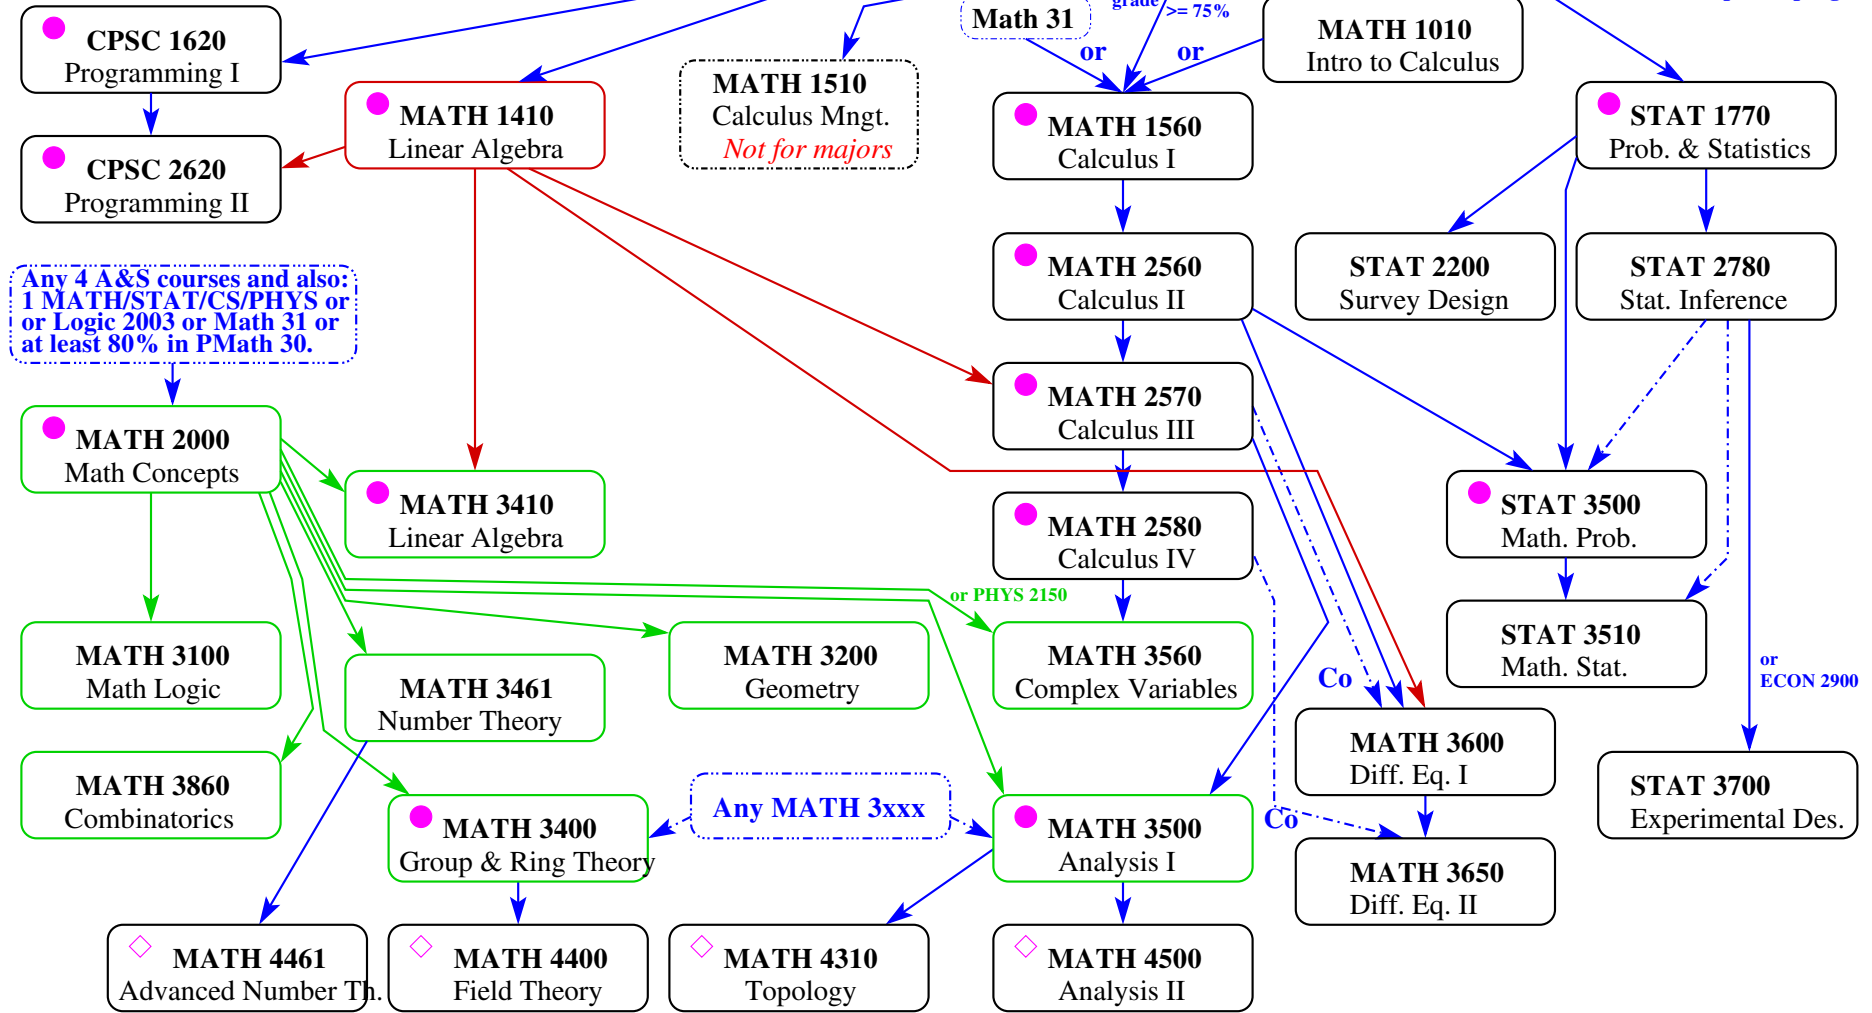

Math/Stats Courses & Prerequisites

Regularly scheduled undergraduate courses only
 google: artsci course-prerequisite-charts
 2016 Sep 27 (by W.H.)

Prerequisite high school courses
 Math 30-1 or Pure Math 30 or MATH 500 Essential Math or Math 30-2 or Appl. Math 30
 or some Post-Diploma prog.

Cognates & Misc. *Algebra* *Geometry* *Calculus and Analysis* *Statistics*

- > Prerequisite
- - -> Recommended
- Co - - -> Corequisite

Course requirements for B. Sc. Math major:
 ● Required CPSC courses treated as if in separate dept.
 ◆ Required: two of these 4000 level courses.
 In addition, 3 other Math/Stat 3xxx/4xxx courses, but may replace one by CPSC 3630 or PHYS 3200